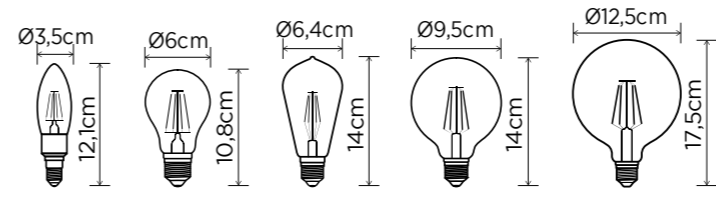

smart lighting technology

* **Dimming**

adjustable whites

2200 K 5500 K

Activity lights

- 8712501312** ● AMBER
 C E14
 LED 4.2W - 470LUMEN - Glass ▶ E

- 8711001312** ● AMBER
 A60 E27
 LED 7.5W - 835 LUMEN - Glass ▶ E