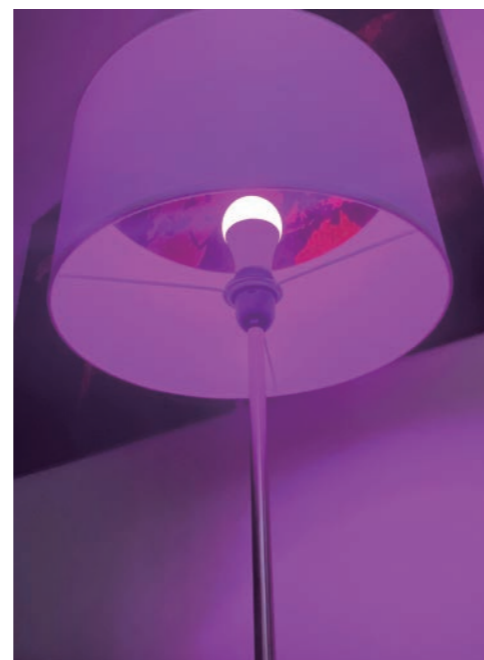

\* Dimming 

adjustable whites

2700 K 6500 K

RGB

Activity lights

# led bulb

## light source

LED lamps from LUTEC provide brilliant light, have a long life and bring immediate energy savings. These ambiance lamps with 16 million colours and different shades of white offer everything you need to give your home a whole new look. Control the lights directly via the app, or connect with the acces box for access to all available smart lighting functions, such as personalising light scenes, setting timers and much more.