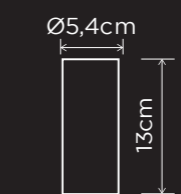

### smart lighting technology

**8304801446**  
**8304801012**

● WHITE  
○ BLACK

Class I  
LED 4.7W  
440 LUMEN  
Aluminum  
IP20

1 x GU10 bulb  
INCLUDED