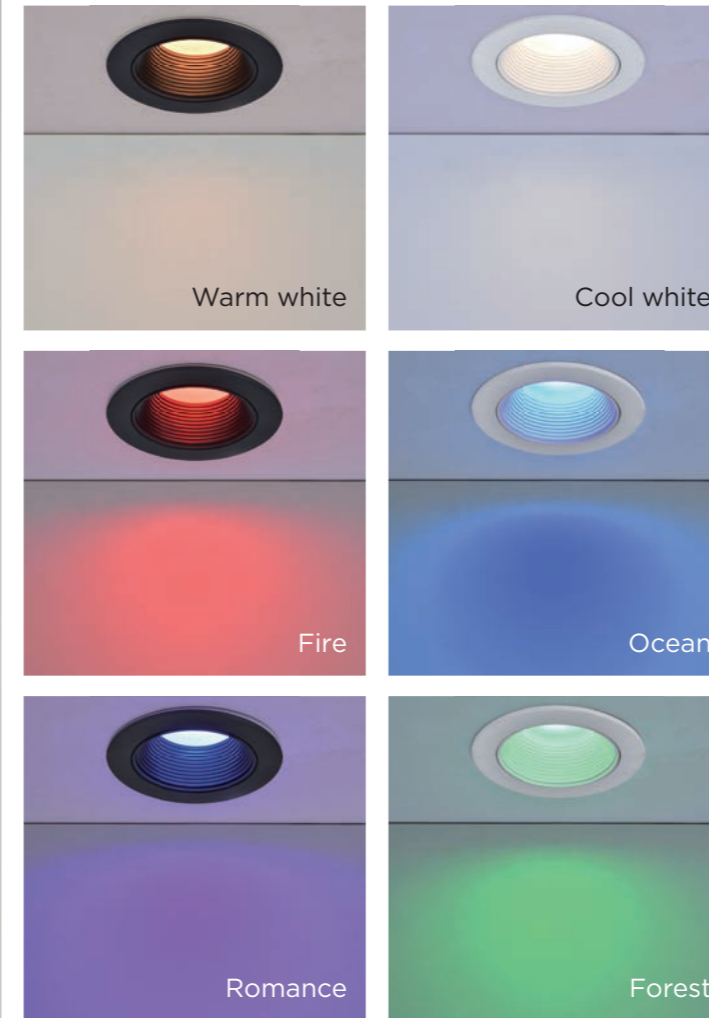

## recessed spot

The Altum recessed spotlight from LUTEC is made of high-quality material and a nice conical design for any interior style. The white and colour ambience LED delivers light in various white tones and more than 16 million colours. Simply switch the lamp on and off, dim and change colours with your smartphone or remote control. When you connect to the access box you get access to the voice control function.

### smart lighting technology

- 1 kit: 8304701446
- 3 kits: 8304702446
- 1 kit: 8304701012
- 3 kits: 8304702012

- WHITE
- WHITE
- BLACK
- BLACK

Class II  
LED 4.7W  
440 LUMEN  
Aluminum  
IP20

### Adjustable whites

### RGB