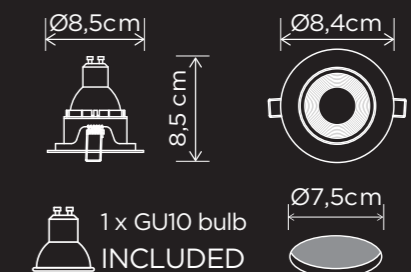

### smart lighting technology

- 1 kit: 8304701446
- 3 kits: 8304702446
- 1 kit: 8304701012
- 3 kits: 8304702012

- WHITE
- WHITE
- BLACK
- BLACK

Class II  
LED 4.7W  
440 LUMEN  
Aluminum  
IP20