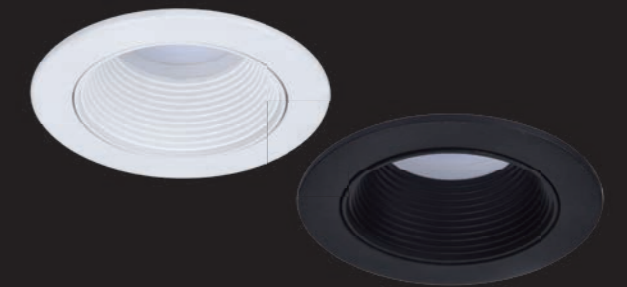

## recessed spot

The Altum recessed spotlight from LUTEC is made of high-quality material and a nice conical design for any interior style. The white and colour ambience LED delivers light in various white tones and more than 16 million colours. Simply switch the lamp on and off, dim and change colours with your smartphone or remote control. When you connect to the access box you get access to the voice control function.

### smart lighting technology

- 1 kit: 8304701446
- 3 kits: 8304702446
- 1 kit: 8304701012
- 3 kits: 8304702012

- WHITE
- WHITE
- BLACK
- BLACK

Class II  
LED 4.7W  
440 LUMEN  
Aluminum  
IP20

### Adjustable whites