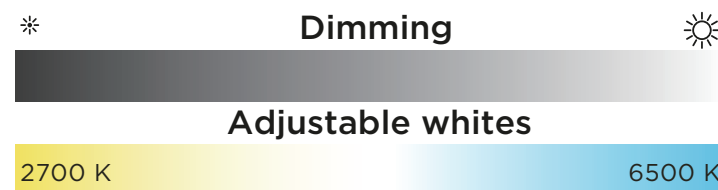

WARM WHITE
2700K

OR

COOL WHITE
6500K

Activity lights

tetra

ceiling

With the black square LUTEC Connect Tetra ceiling lamp, you can enjoy warm to cool white light. Wireless operation with the separately available smart switch or via the app. Add an access box to activate all smart light functions.

smart lighting technology

8403901446

WHITE

Class I
LED 36.5W
2000 LUMEN
Metal + PMMA

8403901012

BLACK

Class I
LED 36.5W
2000 LUMEN
Metal + PMMA