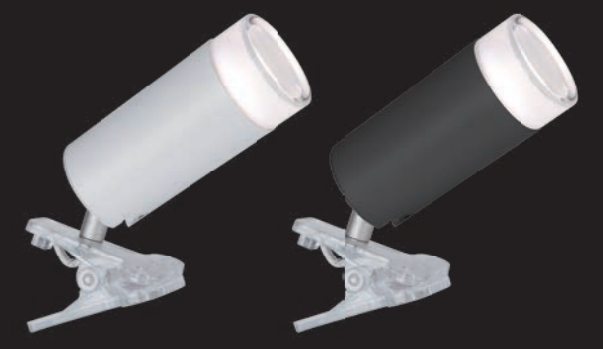

Activity lights

Night	Reading	Relaxing	Party
Fire	Ocean	Forest	Romance

klipa

portable light

At the edge of your desktop, on the windowsill or on a shelf: The Klipa is flexible because it can be clamped to anything. The movable lampshade can be adjusted as you need it. The smart white and colour ambiance LED GU10 lamp provides light in different shades of white and 16 million colours to brighten up any spot.

smart lighting technology

8505401446

WHITE

8505401012

BLACK

CLASS II
LED 4.7W
440 Lumen
Plastic